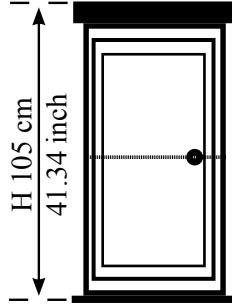

### GENERAL INFORMATION

- Choose the unit configuration mix and specify the width (W)
- For shaker doors and drawers please add 25% to the unit prices
- Unit width sizes can be varied to suit your requirements
- 60 and 50 cm wide units can be made with single or double doors(for double doors add £25 per unit)
- Wall unit doors can be supplied glazed with toughened glass(add £25 per door)
- To fit a sink use full doors or drawer fronts can be supplied as blanking pieces(we can supply the full RAK sink range)
- Base cabinets joining the corner unit are left open on the side to provide access
- All units are supplied in natural pine, we can quote to hand paint or wax units in any specified finish
- We offer a bespoke and a installation service
- Once you have informed us on your layout and configuration requirements we will confirm the sizes and prices
- Detailed plans will be drawn up for you to review and approve before placing an order

WALL UNIT  
TKWC1D86

W 60 cm £165  
W 50 cm £155  
W 40 cm £145  
W 30 cm £135

WALL UNIT  
TKWC1D105

W 60 cm £185  
W 50 cm £175  
W 40 cm £165  
W 30 cm £155

CORNER UNIT  
TKWCOU

30 x 30 cm  
67 cm HIGH £105  
86 cm HIGH £125  
105 cm HIGH £145