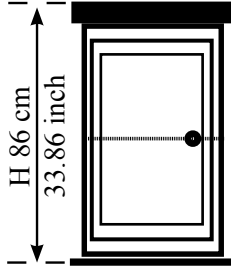

### GENERAL INFORMATION

- Choose the unit configuration mix and specify the width (W)
- For shaker doors and drawers please add 25% to the unit prices
- Unit width sizes can be varied to suit your requirements
- 60 and 50 cm wide units can be made with single or double doors(for double doors add £25 per unit)
- Wall unit doors can be supplied glazed with toughened glass(add £25 per door)
- To fit a sink use full doors or drawer fronts can be supplied as blanking pieces(we can supply the full RAK sink range)
- Base cabinets joining the corner unit are left open on the side to provide access
- All units are supplied in natural pine, we can quote to hand paint or wax units in any specified finish
- We offer a bespoke and a installation service
- Once you have informed us on your layout and configuration requirements we will confirm the sizes and prices
- Detailed plans will be drawn up for you to review and approve before placing an order

Doors can be supplied glazed add £25 per door

60 - 50 cm wide units made with double doors add £25 per unit

**30 cm Deep Wall Hanging Cabinets**

WALL UNIT  
TKWC1D67

W 60 cm £145  
W 50 cm £135  
W 40 cm £125  
W 30 cm £115

WALL UNIT  
TKWC1D86

W 60 cm £165  
W 50 cm £155  
W 40 cm £145  
W 30 cm £135

WALL UNIT  
TKWC1D105

W 60 cm £185  
W 50 cm £175  
W 40 cm £165  
W 30 cm £155

CORNER UNIT  
TKWCOU

30 x 30 cm  
67 cm HIGH £105  
86 cm HIGH £125  
105 cm HIGH £145