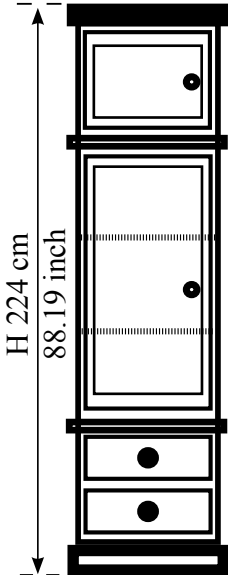

## 55 cm Deep Base Cabinets (inc. 10 cm service Gap)

DRAWER/DOOR  
TKBC1D1DR55

4 DRAWERS  
TKBC4DR55

FULL DOOR  
TKBC1FD55

BELFAST U  
TKBSC55

CORNER U  
TKBCOU45

SHELF UNIT  
TKBCSHU55

W 60 cm £165  
W 50 cm £155  
W 40 cm £145  
W 30 cm £135

W 60 cm £225  
W 50 cm £215  
W 40 cm £205  
W 30 cm £195

W 60 cm £155  
W 50 cm £145  
W 40 cm £135  
W 30 cm £125

W 60 cm £175  
W 70 cm £195  
W 80 cm £215

45 x 45 cm  
£125

W 60 cm £145  
W 50 cm £135  
W 40 cm £125  
W 30 cm £115

## End, Oven and Appliance Kitchen Cabinets

END UNIT  
TKEU2D2DR55

Without service gap

W 60 cm £365  
W 50 cm £355  
W 40 cm £345  
55 cm DEEP

MICROWAVE  
AND OVEN UNIT  
TKOU2D2D65

Made bespoke  
Up to W 60 cm £425  
65 cm DEEP  
(INC 5 cm SERVICE GAP)