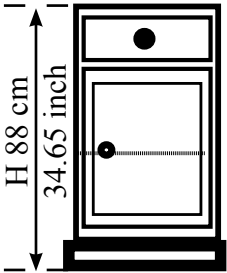

## 55 cm Deep Base Cabinets (inc. 10 cm service Gap)

DRAWER/DOOR  
TKBC1D1DR55

4 DRAWERS  
TKBC4DR55

FULL DOOR  
TKBC1FD55

BELFAST U  
TKBSC55

CORNER U  
TKBCOU45

SHELF UNIT  
TKBCSHU55

W 60 cm £165  
W 50 cm £155  
W 40 cm £145  
W 30 cm £135

W 60 cm £225  
W 50 cm £215  
W 40 cm £205  
W 30 cm £195

W 60 cm £155  
W 50 cm £145  
W 40 cm £135  
W 30 cm £125

W 60 cm £175  
W 70 cm £195  
W 80 cm £215

45 x 45 cm  
£125

W 60 cm £145  
W 50 cm £135  
W 40 cm £125  
W 30 cm £115