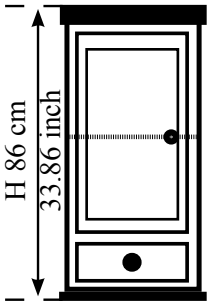

**30 cm Deep Wall Hanging
Cabinets with Drawer**

DRAWER UNIT
TKWC1D1DR86

W 60 cm £185
W 50 cm £175
W 40 cm £165
W 30 cm £155