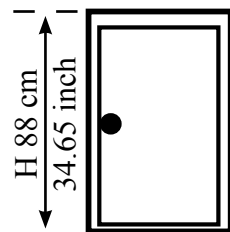

DOOR W 60 cm £145
DOOR ONLY £85