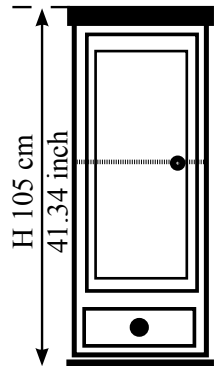

DRAWER UNIT
TKBC1D1DR105

Made bespoke
W 70 cm £265
Depth to be specified