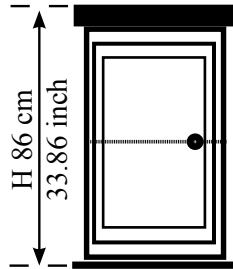

**Wall Hanging
Boiler Cabinets**

DOOR UNIT
TKBC1D86

Made bespoke
W 70 cm £225
Depth to be specified