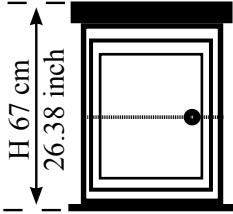

**COMPLETE TRADITIONAL SOLID PINE KITCHENS
SUPPLIED ASSEMBLED READY TO FIT (NOT FLAT PACKED)**

Doors can be supplied glazed add £25 per door

60 - 50 cm wide units made with double doors add £25 per unit

30 cm Deep Wall Hanging Cabinets

WALL UNIT
TKWC1D67

W 60 cm £145
W 50 cm £135
W 40 cm £125
W 30 cm £115