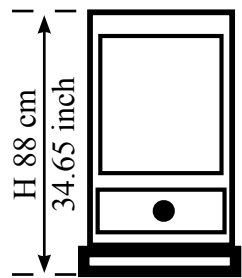

Made bespoke
W 60 cm £265

APPLIANCE FRAME
UNIT TKAPFU