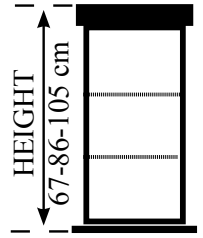

### GENERAL INFORMATION

- Choose the unit configuration mix and specify the width (W)
- For shaker doors and drawers please add 25% to the unit prices
- Unit width sizes can be varied to suit your requirements
- 60 and 50 cm wide units can be made with single or double doors(for double doors add £25 per unit)
- Wall unit doors can be supplied glazed with toughened glass(add £25 per door)
- To fit a sink use full doors or drawer fronts can be supplied as blanking pieces(we can supply the full RAK sink range)
- Base cabinets joining the corner unit are left open on the side to provide access
- All units are supplied in natural pine, we can quote to hand paint or wax units in any specified finish
- We offer a bespoke and a installation service
- Once you have informed us on your layout and configuration requirements we will confirm the sizes and prices
- Detailed plans will be drawn up for you to review and approve before placing an order

Doors can be supplied glazed add £25 per door

60 - 50 cm wide units made with double doors add £25 per unit

**30 cm Deep Wall Hanging Cabinets**

WALL UNIT  
TKWC1D67

W 60 cm £145  
W 50 cm £135  
W 40 cm £125  
W 30 cm £115

WALL UNIT  
TKWC1D86

W 60 cm £165  
W 50 cm £155  
W 40 cm £145  
W 30 cm £135

WALL UNIT  
TKWC1D105

W 60 cm £185  
W 50 cm £175  
W 40 cm £165  
W 30 cm £155

CORNER UNIT  
TKWCOU

30 x 30 cm  
67 cm HIGH £105  
86 cm HIGH £125  
105 cm HIGH £145