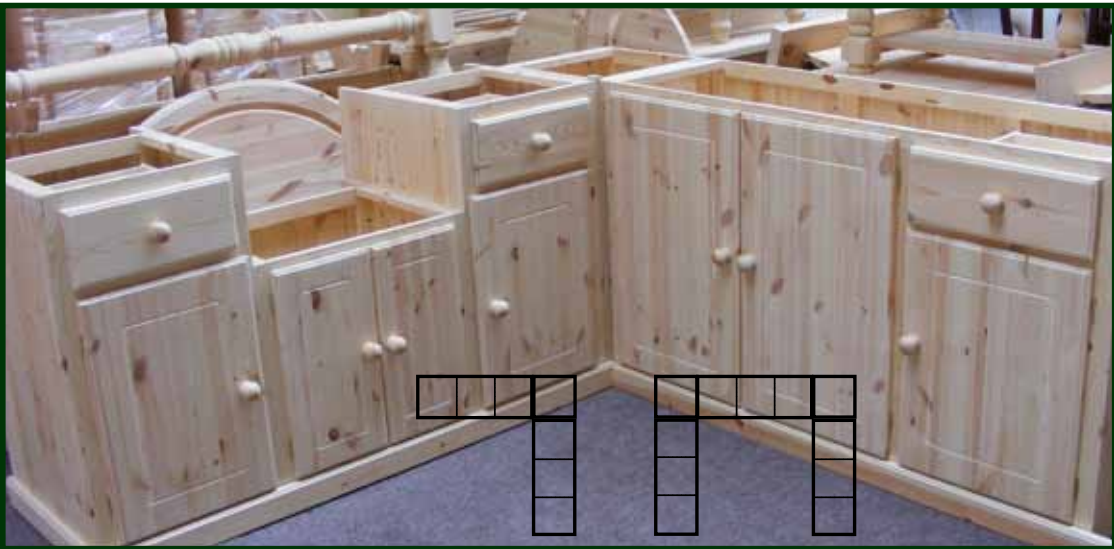

ASSEMBLED UNITS READY TO FIT