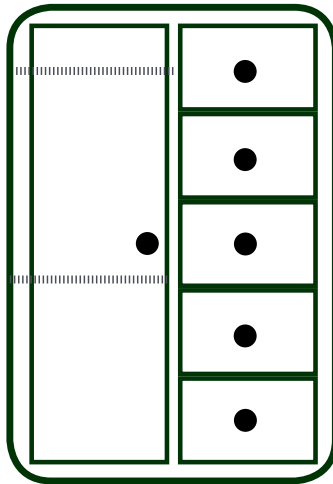

CHILD DRAWER WARDROBE

Double coat
hanger rail

Please secure the
wardrobe against the
wall to prevent from
falling over!

W90cm x D45cm x H 134cm £475, legs £15, finishing £125

- Assembled not flat packed,
- Supplied in natural pine, can be painted, stained or waxed
- Finishing price quoted is for exterior finishing only
- Solid pine throughout
- Supplied with or without legs, with or without handles

All prices quoted are excluding VAT

www.yorkshirepinefactory.co.uk