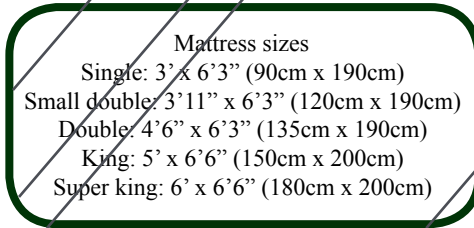

THE YORKSHIRE PINE FACTORY

BEDS

Single bed £295, with 2 side drawers + £130, finishing £125
Small Double £325, with 2 side drawers + £130, finishing £195
Double bed £395, with 2 side drawers + £130, finishing £245
Kingsize £445, with 4 side drawers + £260, finishing £275
Super kingsize £495, with 4 side drawers + £260, finishing £295
32mm solid pine button drawer handle £3 each

- Supplied in 4 pieces for easy DIY assembly
- Supplied in natural pine, can be painted, stained or waxed
- Finishing price quoted is for exterior finishing only
- Solid pine throughout
- 22cm drawer boxes
- Bespoke made to measure service available
- Mattress not included

All prices quoted are excluding VAT

www.yorkshirepinefactory.co.uk