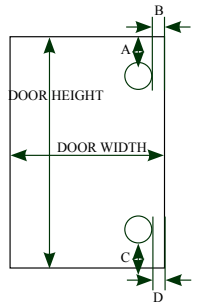

HANDMADE SOLID PINE KITCHEN DOORS CAN BE MADE IN ANY DESIGN AND TO ANY SIZE

20 MM PINE DOOR VARIATIONS

HINGES £1 PER HOLE DRILLED

20 MM PINE DRAWER FRONT VARIATIONS

If you want us to predrill the door hinge holes please specify the position you want the hinge holes to be drilled. Specify size A,B,C and D. Specify the hole size diameter, the standard size diameter drilled is 35 mm