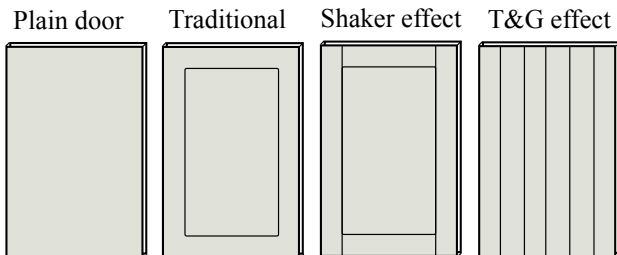

HANDMADE SOLID PINE KITCHEN DOORS CAN BE MADE IN ANY DESIGN AND TO ANY SIZE

18 MM PINE DOOR VARIATIONS