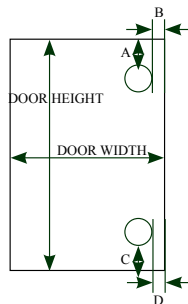

800, 1000 & 1200 CLIP ON DOOR FRAMES
HAVE 2 DOORS FITTED WITH A CENTRAL PILLAR
CAN BE SUPPLIED WITHOUT A CENTRAL PILLAR IF REQUESTED

www.yorkshirepinefactory.co.uk

HANDMADE SOLID PINE KITCHEN DOORS CAN BE MADE IN ANY DESIGN AND TO ANY SIZE

18 MM PINE DOOR VARIATIONS

HINGES £1 PER HOLE DRILLED

18 MM PINE DRAWER FRONT VARIATIONS

If you want us to predrill the door hinge holes please specify the position you want the hinge holes to be drilled. Specify size A,B,C and D. Specify the hole size diameter, the standard size diameter drilled is 35 mm