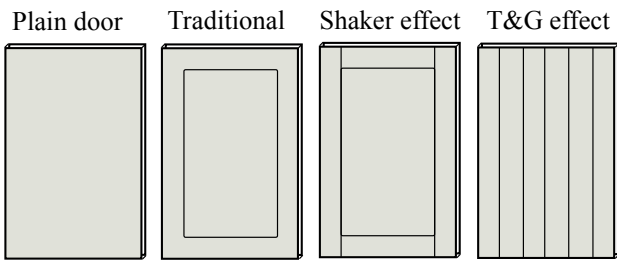

HANDMADE SOLID PINE KITCHEN DOORS CAN BE MADE IN ANY DESIGN AND TO ANY SIZE

20 MM PINE DOOR VARIATIONS